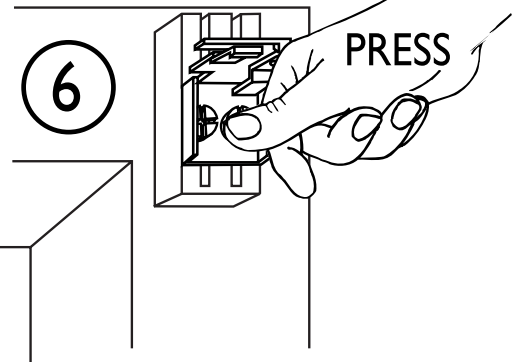

TAPE BY Scotch

①

MAX 80 CM = 
 MAX 140 CM = 
 MAX 200 CM = 

②

⑤

③

⑥

④