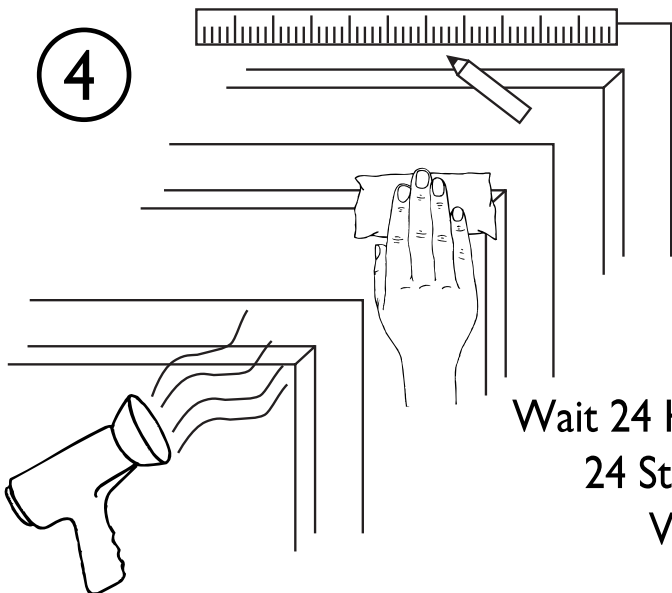

TAPE BY Scotch

①

MAX 80 CM = 
 MAX 140 CM = 
 MAX 200 CM = 

②

⑤

③

⑥

④