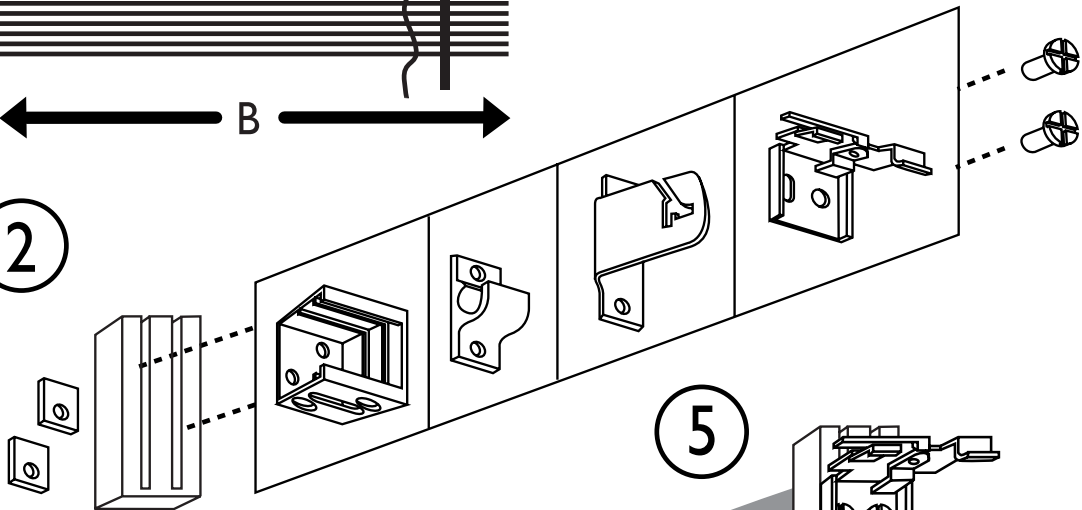

TAPE BY Scotch

①

MAX 80 CM = 
 MAX 140 CM = 
 MAX 200 CM = 

②

⑤

③

⑥

④