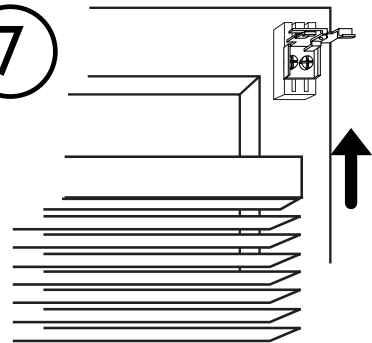

TAPE BY Scotch

①

MAX 80 CM =
MAX 140 CM =
MAX 200 CM =

②

⑤

③

⑥

④

⑦

Wait 24 H before mounting product.
24 Stunden warten vor Montage.
Vent 24 timer før monterning.

Pat. Pending