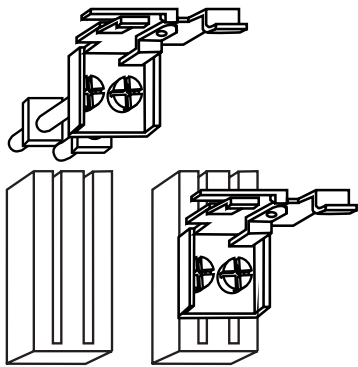

TAPE BY Scotch

①

MAX 80 CM = 
 MAX 140 CM = 
 MAX 200 CM = 

②

⑤

③

⑥

④

⑦

Wait 24 H before mounting product.
 24 Stunden warten vor Montage.
 Vent 24 timer før monterning.

Pat. Pending