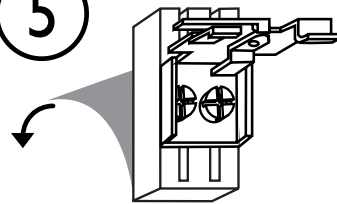

TAPE BY Scotch

①

MAX 80 CM = 
 MAX 140 CM = 
 MAX 200 CM = 

②

⑤

③

⑥

④